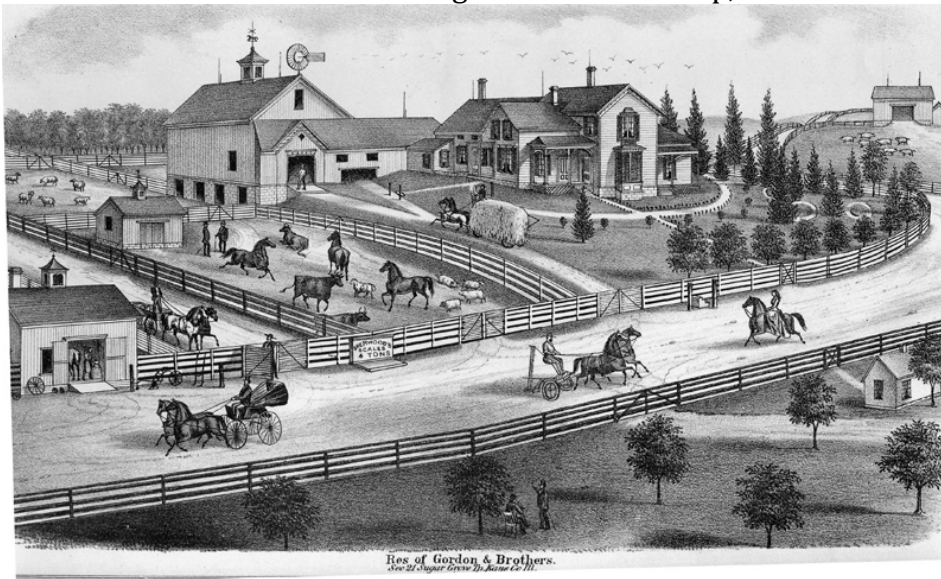

INGHAM, SS: Sugar Grove Township, Section 14