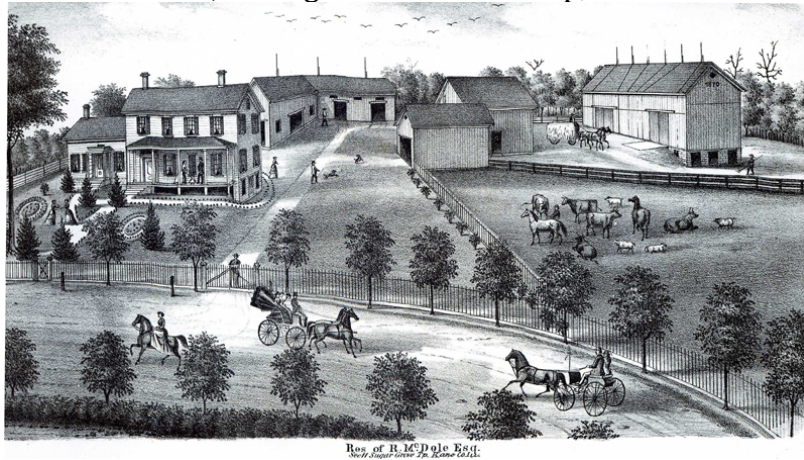

PAULL, CF: Sugar Grove Township, Section 34