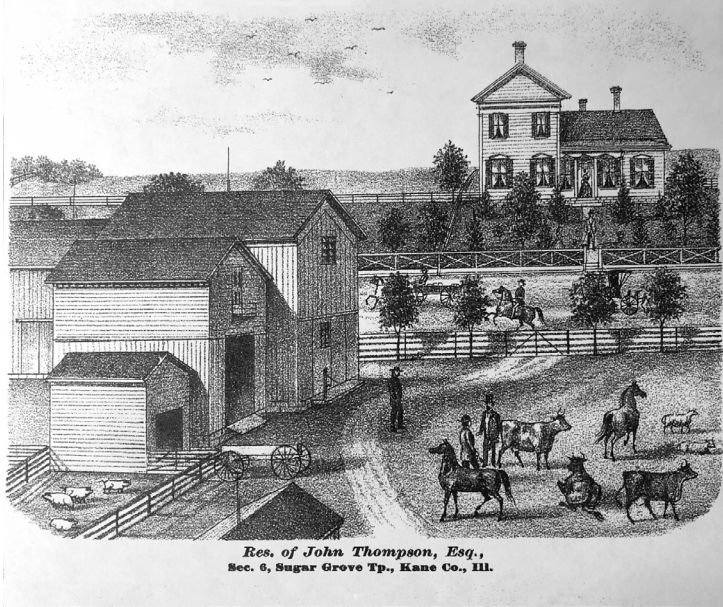

*Res. of Wm. Price, Esq.,
Sec. 5, Sugar Grove Tp., Kane Co., Ill.*

SEAVEY, MARK: Sugar Grove Township, Section 6

*Res. of Mark Seavey, Esq.,
Sec. 6, Sugar Grove Tp., Kane Co., Ill.*

4S501 Harter Rd, Sugar Grove, IL (PIN 14-06-200-031)

SUGAR GROVE HISTORICAL SOCIETY: Yesterday's 1871 Sketches and Today's 2020 Streetscape

THOMPSON, JOHN: Sugar Grove Township, Section 6

*Res. of John Thompson, Esq.,
Sec. 6, Sugar Grove Tp., Kane Co., Ill.*