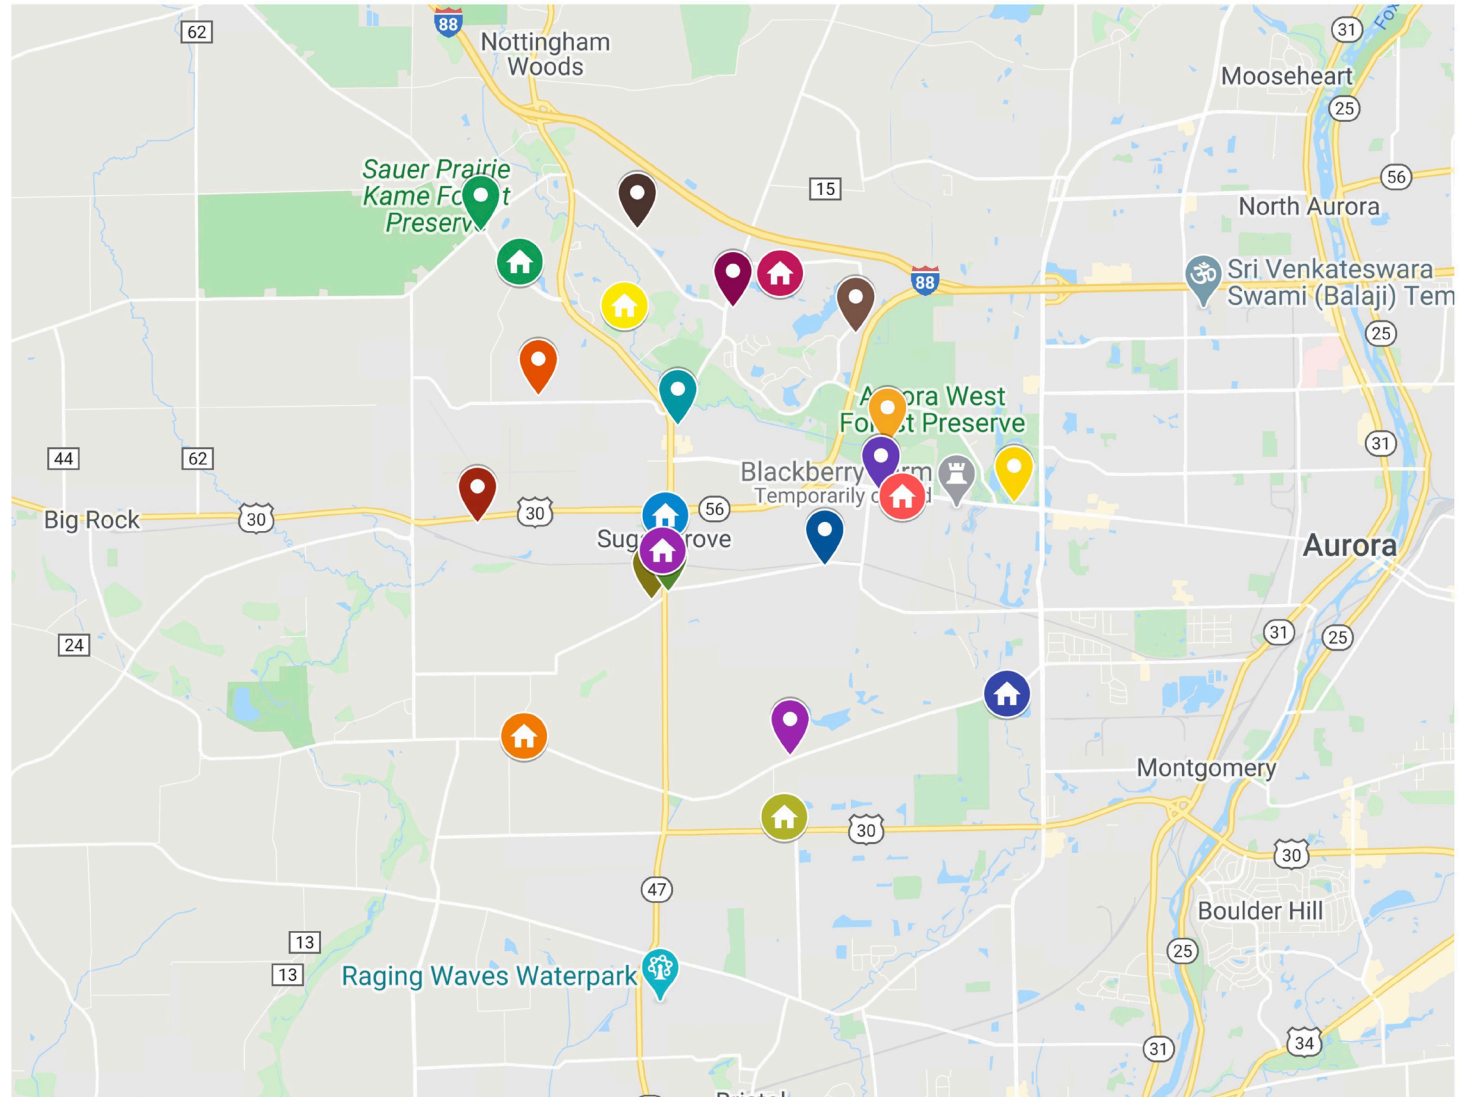

*Res. of L. Benjamin, Esq.,
Sec. 19, Sugar Grove Tp., Kane Co., Ill.*

Original House no longer at location:
South Side of Route 30, between Dugan Rd and Indigo Dr, Sugar
Grove, IL (PIN 14-19-200-19)

CHAPMAN, HENRY: Sugar Grove Township, Section 8

SUGAR GROVE HISTORICAL SOCIETY: Yesterday's 1871 Sketches and Today's 2020 Streetscape

THOMPSON, JOHN: Sugar Grove Township, Section 6

*Res. of John Thompson, Esq.,
Sec. 6, Sugar Grove Tp., Kane Co., Ill.*

Original House no longer at location:
44W380 Scott Road, Sugar Grove, IL

SUGAR GROVE HISTORICAL SOCIETY: Yesterday's 1871 Sketches and Today's 2020 Streetscape

Online Map: https://www.google.com/maps/d/edit?mid=1YFmrSSWwZe_k_K_jO-YUB5GvJKQ81Srv&usp=sharing

Based on 1870 Map of Sugar Grove Township 38 N, Range 7 East and 1871 Sketches