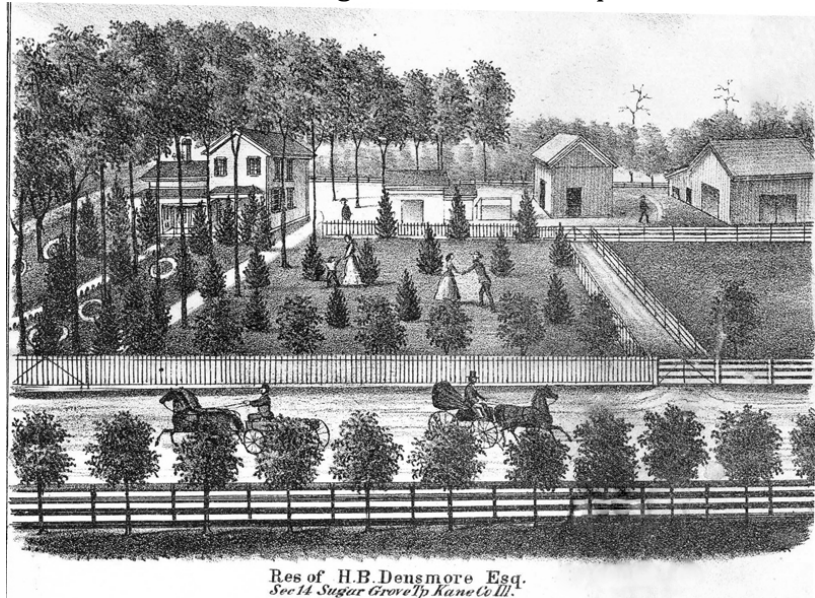

*Res. of L. Benjamin, Esq.,
Sec. 19, Sugar Grove Tp., Kane Co., Ill.*

Original House no longer at location:
South Side of Route 30, between Dugan Rd and Indigo Dr, Sugar
Grove, IL (PIN 14-19-200-19)

CHAPMAN, HENRY: Sugar Grove Township, Section 8

*Res. of Henry Chapman, Esq.,
Sec. 8, Sugar Grove Tp., Kane Co., Ill.*

Original House no longer at location:
43W630 Wheeler Rd, Sugar Grove, IL (PIN 14-08-300-004)

SUGAR GROVE HISTORICAL SOCIETY: Yesterday's 1871 Sketches and Today's 2020 Streetscape

COLE, F: Sugar Grove Township, Section 2

4 S 303 Norris Road, Aurora, IL (Left side is the original house)

DENSMORE, HB: Sugar Grove Township, Section 14

Original House no longer at location:
Approx. 6S500 Densmore Rd., Aurora, IL (PIN 14-14-400-043)

SUGAR GROVE HISTORICAL SOCIETY: Yesterday's 1871 Sketches and Today's 2020 Streetscape

FIKES, GEORGE: Sugar Grove Township, Section 25

*Res. of George W. Fikes, Esq.,
Sec. 25, Sugar Grove Tp., Kent Co., Ill.*