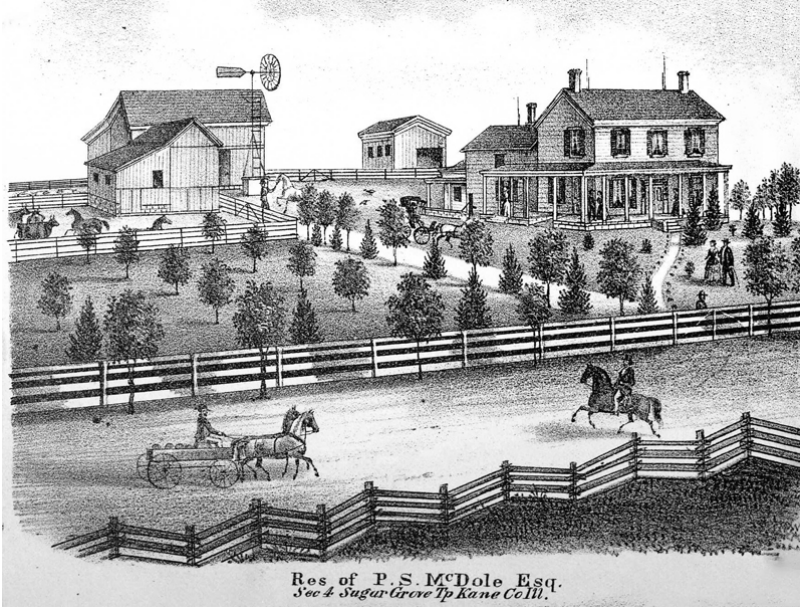

MC DOLE, R: Sugar Grove Township, Section 11

SUGAR GROVE HISTORICAL SOCIETY: Yesterday's 1871 Sketches and Today's 2020 Streetscape