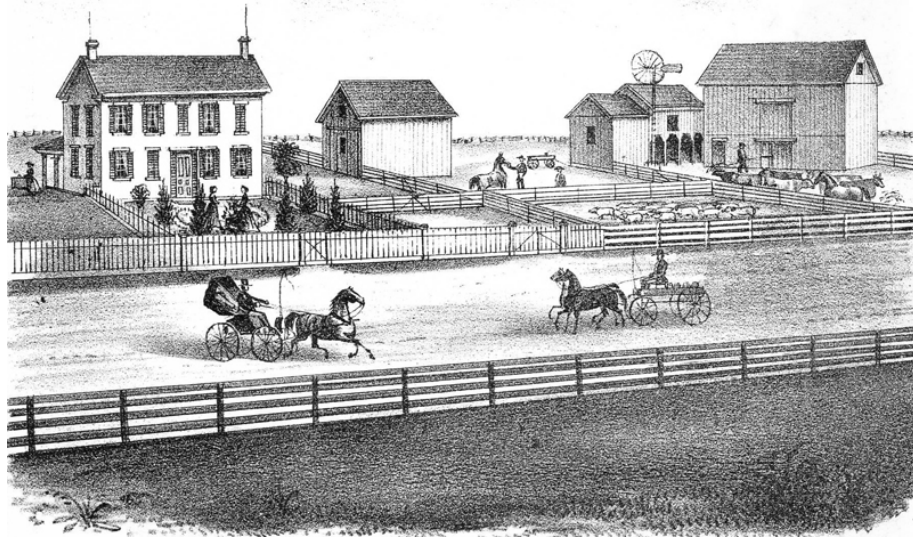

*Res. of L.H. Gillett, Esq.
Sec 21 Sugar Grove Tp. Kane Co. Ill.*

GORDON & BROTHERS: Sugar Grove Township, Section 21

SUGAR GROVE HISTORICAL SOCIETY: Yesterday's 1871 Sketches and Today's 2020 Streetscape