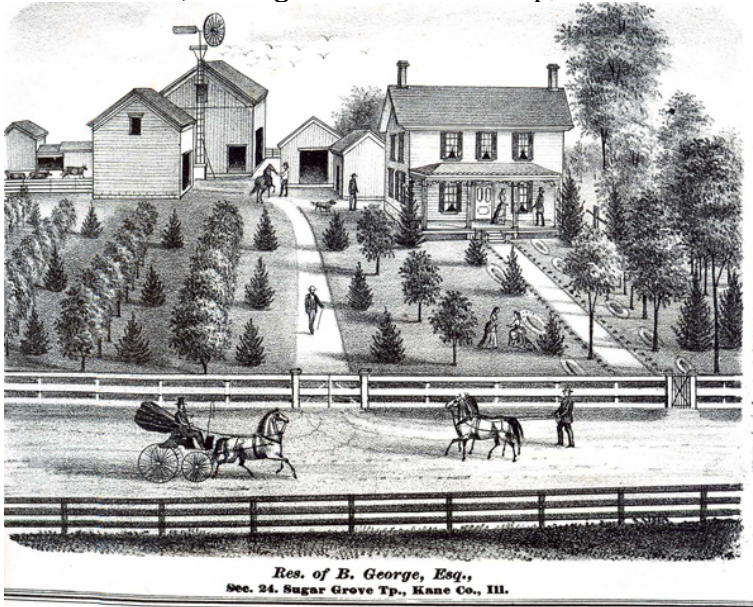

COLE, F: Sugar Grove Township, Section 2

4 S 303 Norris Road, Aurora, IL (Left side is the original house)

DENSMORE, HB: Sugar Grove Township, Section 14

Original House no longer at location:
Approx. 6S500 Densmore Rd., Aurora, IL (PIN 14-14-400-043)

SUGAR GROVE HISTORICAL SOCIETY: Yesterday's 1871 Sketches and Today's 2020 Streetscape

FIKES, GEORGE: Sugar Grove Township, Section 25

*Res. of George W. Fikes, Esq.,
Sec. 25, Sugar Grove Tp., Kent Co., Ill.*

GEORGE, B: Sugar Grove Township, Section 24

*Res. of B. George, Esq.,
Sec. 24, Sugar Grove Tp., Kane Co., Ill.*

Original House no longer at location:
North Side of Galena Blvd between N Hanks Rd and N Orchard Rd,
Aurora, IL (PIN 14-13-201-015)
Currently Orchard Valley Golf Course