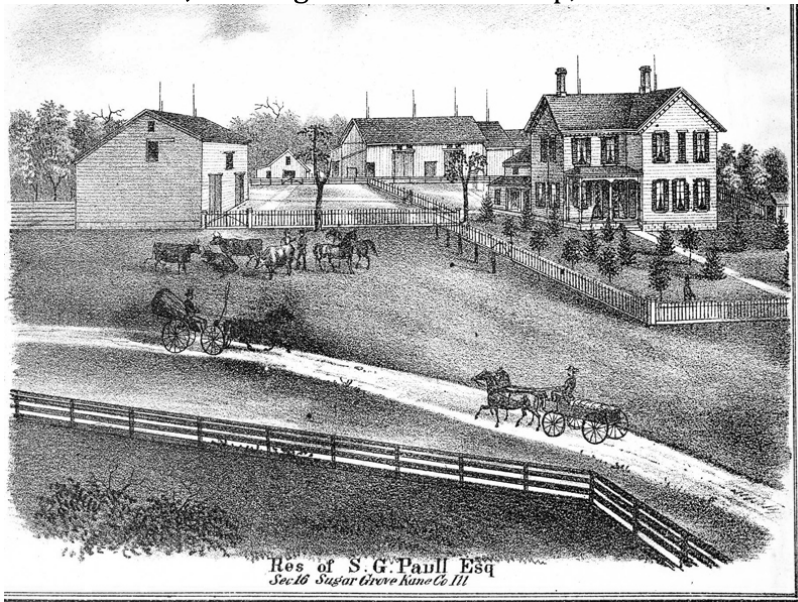

SUGAR GROVE HISTORICAL SOCIETY: Yesterday's 1871 Sketches and Today's 2020 Streetscape

PAULL, CF: Sugar Grove Township, Section 34

41W330 Jericho Rd, Aurora, IL (PIN 14-34-200-001)

PAULL, SG: Sugar Grove Township, Section 16

Original House no longer at location:
675 N Sugar Grove Pkwy, Sugar Grove, IL (PIN 14-16-202-001)

SUGAR GROVE HISTORICAL SOCIETY: Yesterday's 1871 Sketches and Today's 2020 Streetscape

PRICE, WM: Sugar Grove Township, Section 5