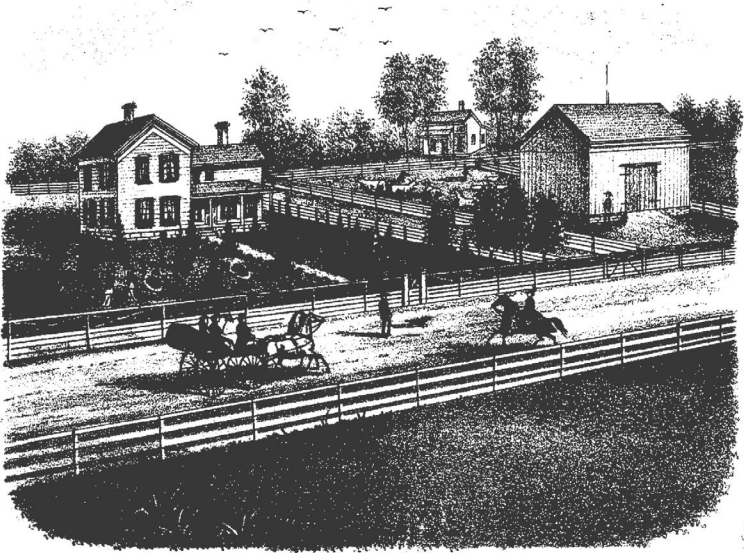

COLE, F: Sugar Grove Township, Section 2

4 S 303 Norris Road, Aurora, IL (Left side is the original house)

DENSMORE, HB: Sugar Grove Township, Section 14

Original House no longer at location:
Approx. 6S500 Densmore Rd., Aurora, IL (PIN 14-14-400-043)

SUGAR GROVE HISTORICAL SOCIETY: Yesterday's 1871 Sketches and Today's 2020 Streetscape

FIKES, GEORGE: Sugar Grove Township, Section 25

*Res. of George W. Fikes, Esq.,
Sec. 25, Sugar Grove Tp., Kent Co., Ill.*