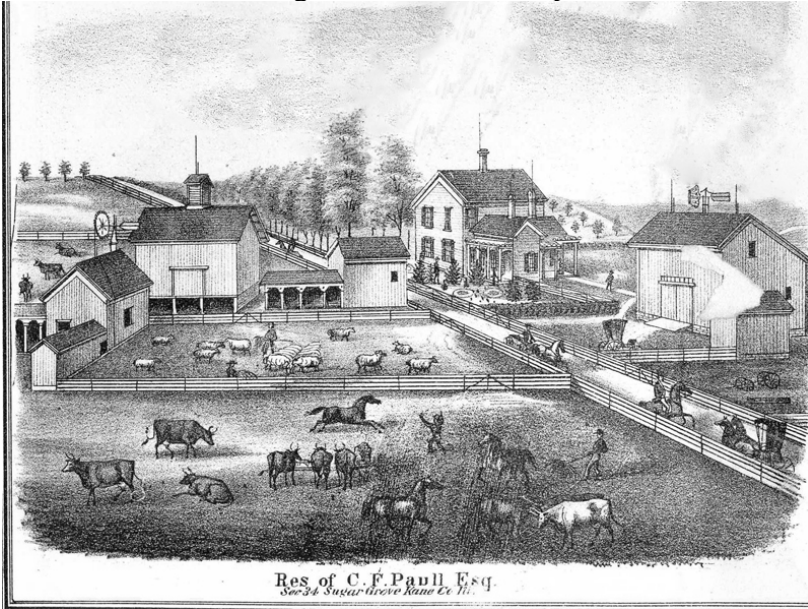

SUGAR GROVE HISTORICAL SOCIETY: Yesterday's 1871 Sketches and Today's 2020 Streetscape

PAULL, CF: Sugar Grove Township, Section 34

41W330 Jericho Rd, Aurora, IL (PIN 14-34-200-001)

PAULL, SG: Sugar Grove Township, Section 16